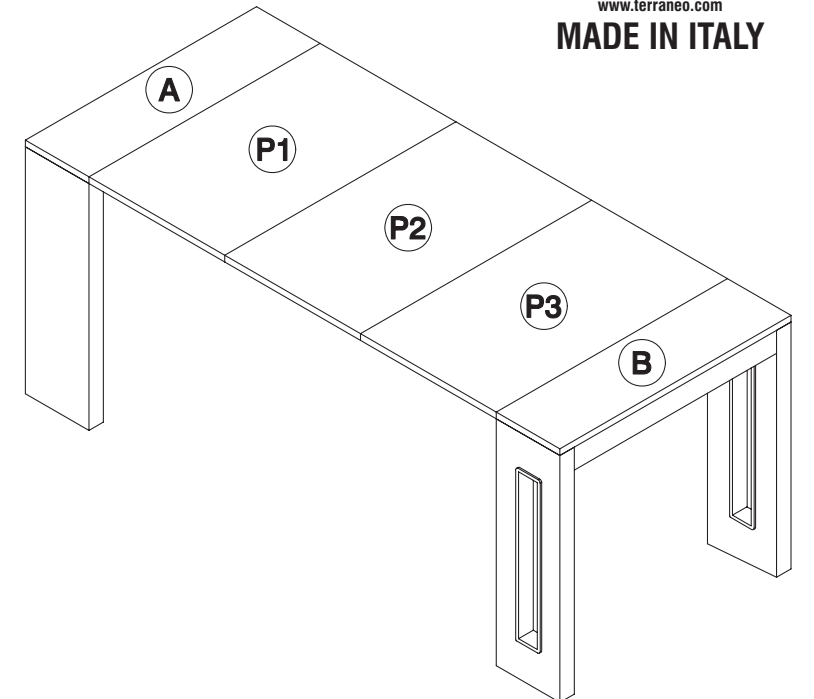

5a

5b

EL 542 EL 549

TAVOLO ALLUNGABILE

terraneo
SMART ITALIAN STYLE

Prodotto da: TERRANEO SRL
Via Furlanelli, 31 - Verano Brianza (MB)
www.terraneo.com

MADE IN ITALY

EL549	X 18	X 18	X 12	X 2	X 4	X 1	X 1	X 4
EL542	X 22	X 22						