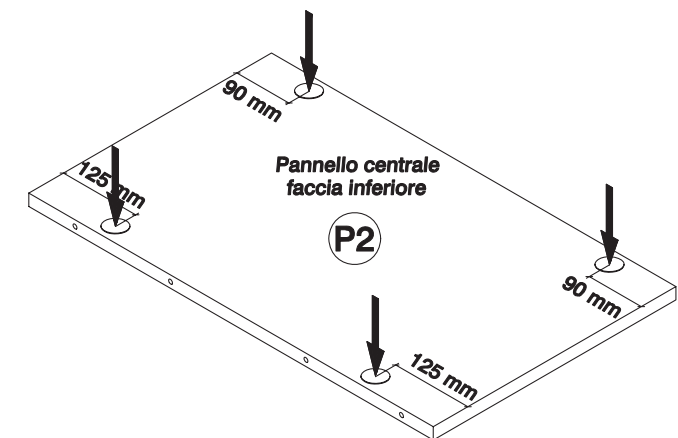

5a

5b

EL 542 EL 549

TAVOLO ALLUNGABILE

terraneo
SMART ITALIAN STYLE

Prodotto da: TERRANEO SRL
Via Furlanelli, 31 - Verano Brianza (MB)
www.terraneo.com

MADE IN ITALY

EL549	X 18	X 18	X 12	X 2	X 4	X 1	X 1	X 4
EL542	X 22	X 22						

1