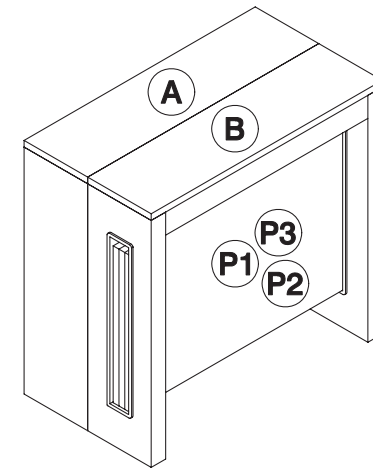

5a

5b

EL 542 EL 549

TAVOLO ALLUNGABILE

terraneo
SMART ITALIAN STYLE

Prodotto da: TERRANEO SRL
Via Furlanelli, 31 - Verano Brianza (MB)
www.terraneo.com

MADE IN ITALY

EL549	X 18	X 18	X 12	X 2	X 4	X 1	X 1	X 4
EL542	X 22	X 22						