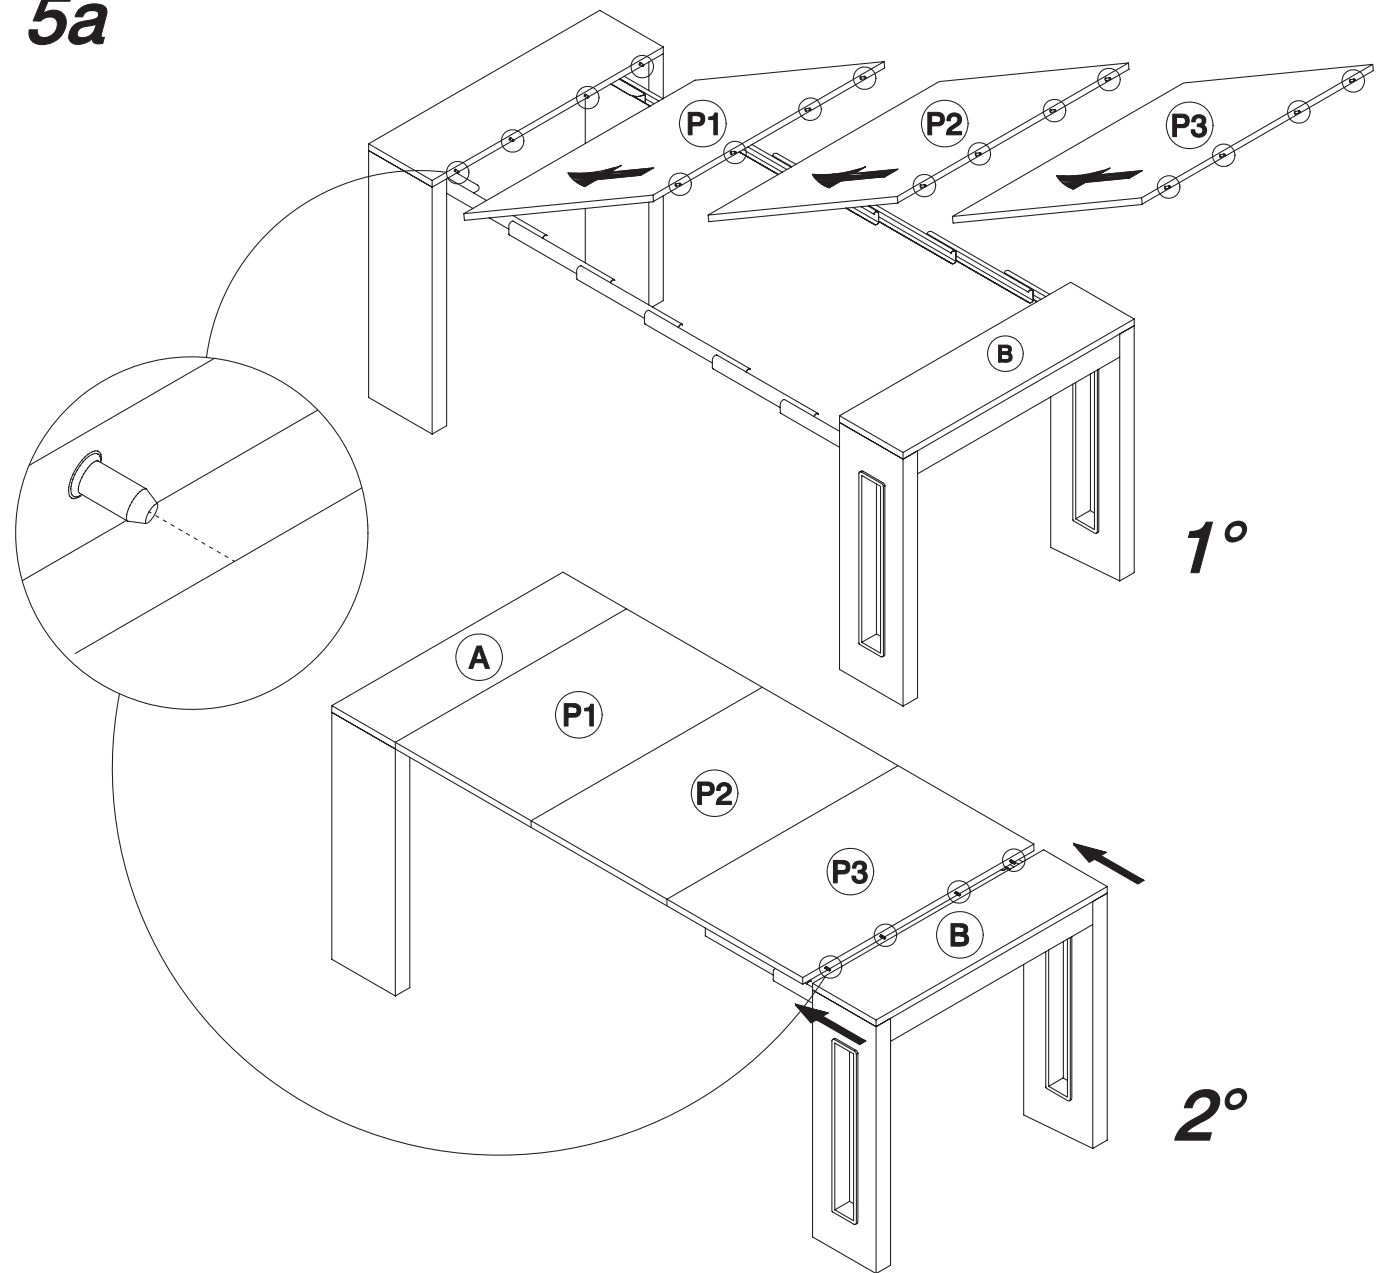

5a

5b

EL 542 EL 549

TAVOLO ALLUNGABILE

terraneo
SMART ITALIAN STYLE

Prodotto da: TERRANEO SRL
Via Furlanelli, 31 - Verano Brianza (MB)
www.terraneo.com

MADE IN ITALY

EL549	X 18	X 18	X 12	X 2	X 4	X 1	X 1	X 4
EL542	X 22	X 22						