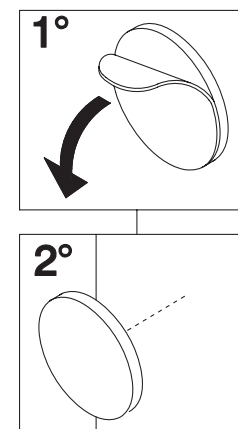

EL549	X 18	X 18	X 12	X 2	X 4	X 1	X 1	X 4
EL542	X 22	X 22						

1