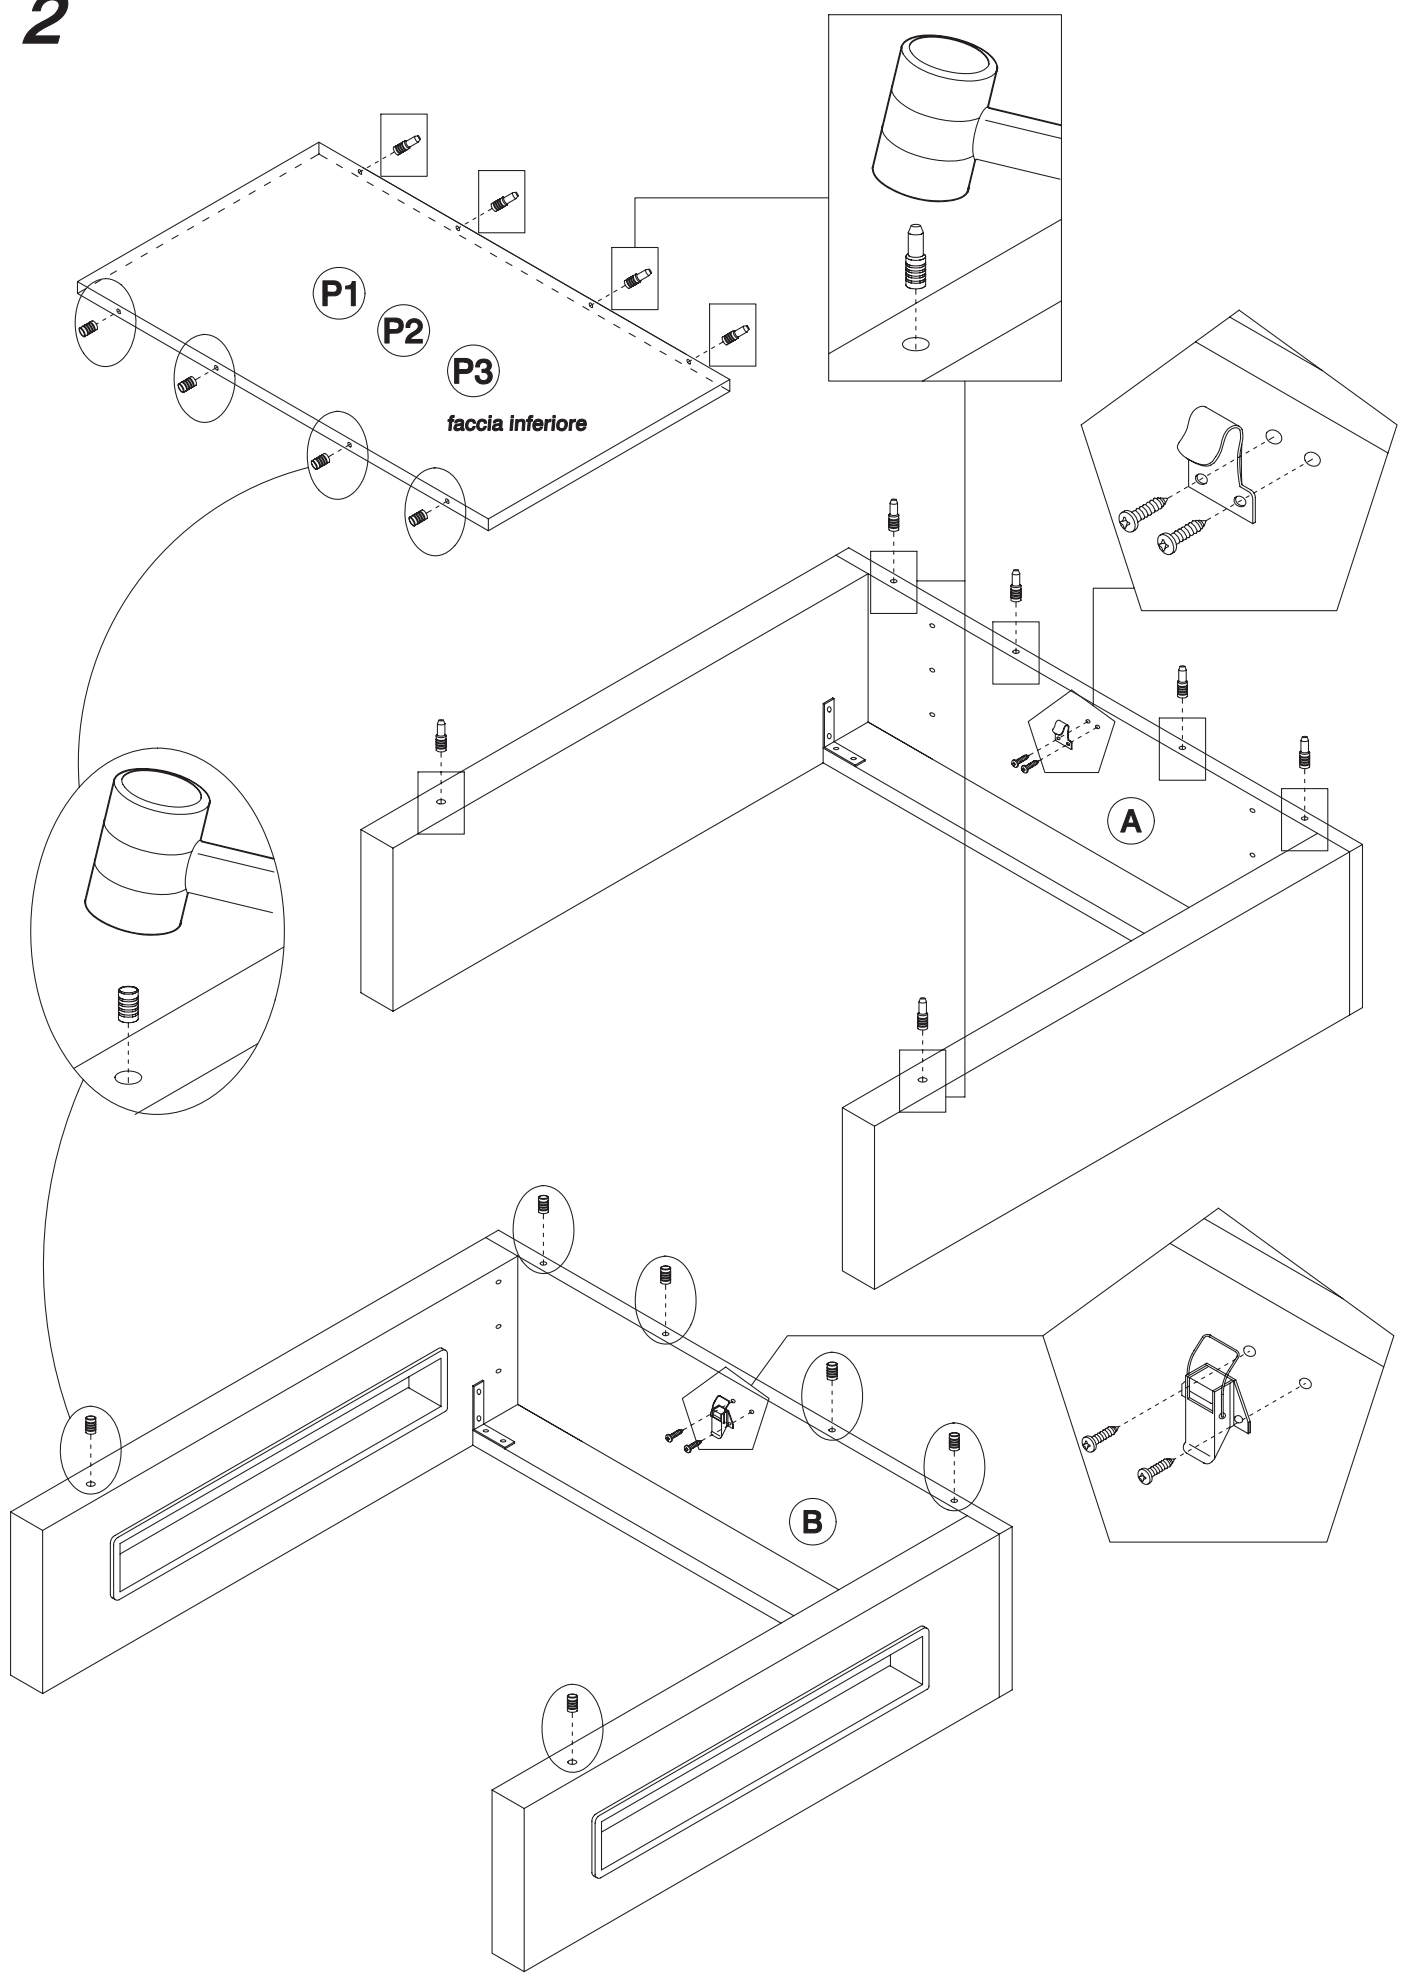

5a

5b

EL 542 EL 549

TAVOLO ALLUNGABILE

terraneo
SMART ITALIAN STYLE

Prodotto da: TERRANEO SRL
Via Furlanelli, 31 - Verano Brianza (MB)
www.terraneo.com

MADE IN ITALY

EL549	X 18	X 18	X 12	X 2	X 4	X 1	X 1	X 4
EL542	X 22	X 22						

1

2

3

4